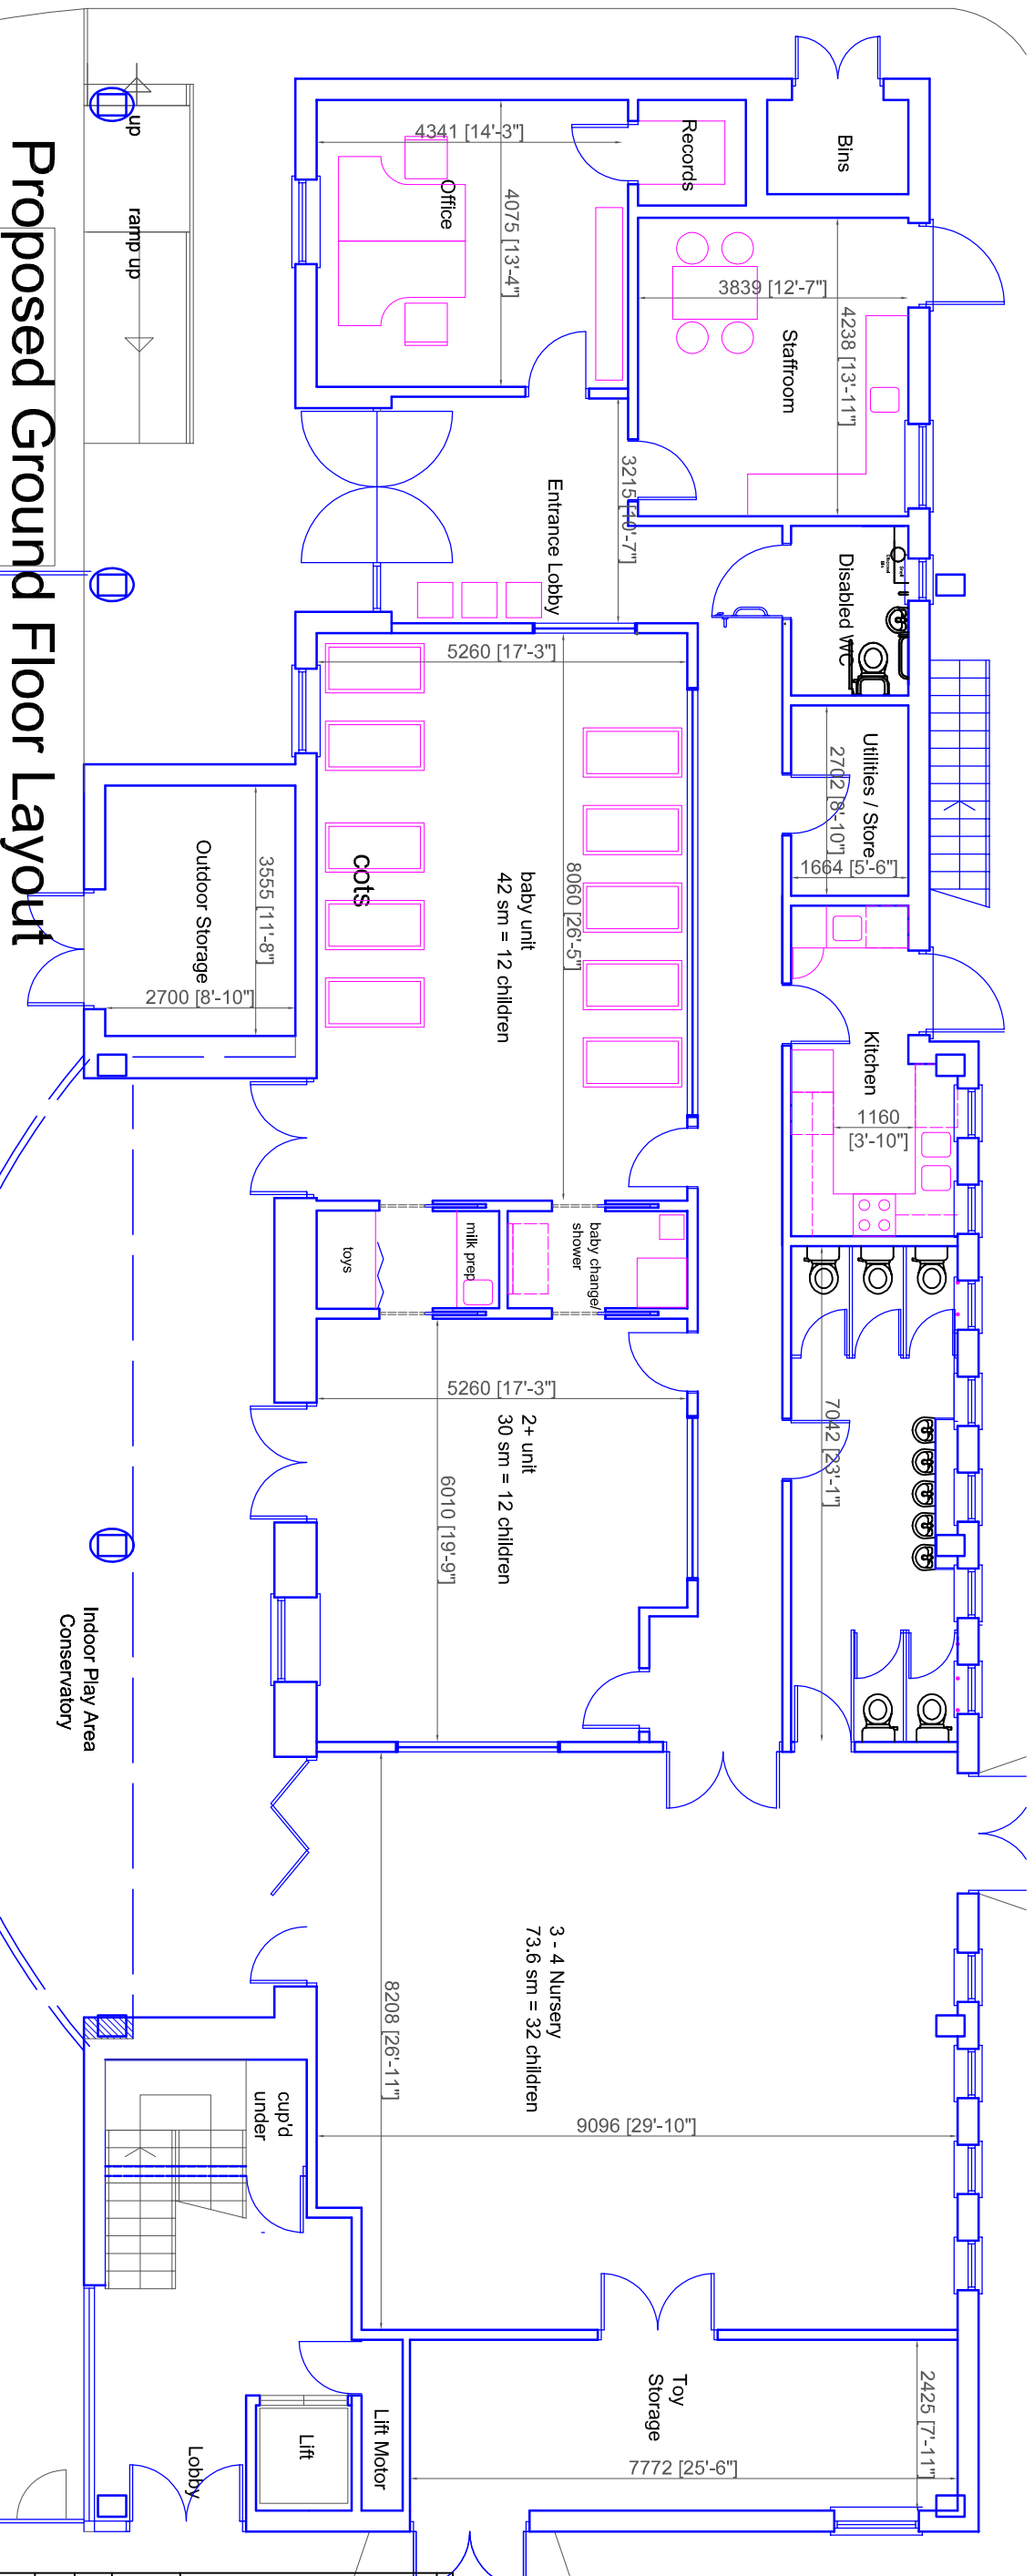

Proposed First Floor Layout

Proposed Ground Floor Layout

<p>THE ARCHITECTS HLP 6 Morston Court Kingswood Lakeside Cannock WS11 8JB</p> <p>Tel: 01543 466677 Fax: 01543 466676 Email: design@hlp.net Website: www.hlp.net</p>		<p>Client: Samuel Whitbread Community College Shefford Road, Clifton, Shefford, Beds. SG17 3DS</p>	
<p>Project: S.C.I.T.T. Facilities and Nursery</p>	<p>Drawn: HLP / 281 / 10</p>	<p>Scale: C</p>	<p>Date: July 2009</p>